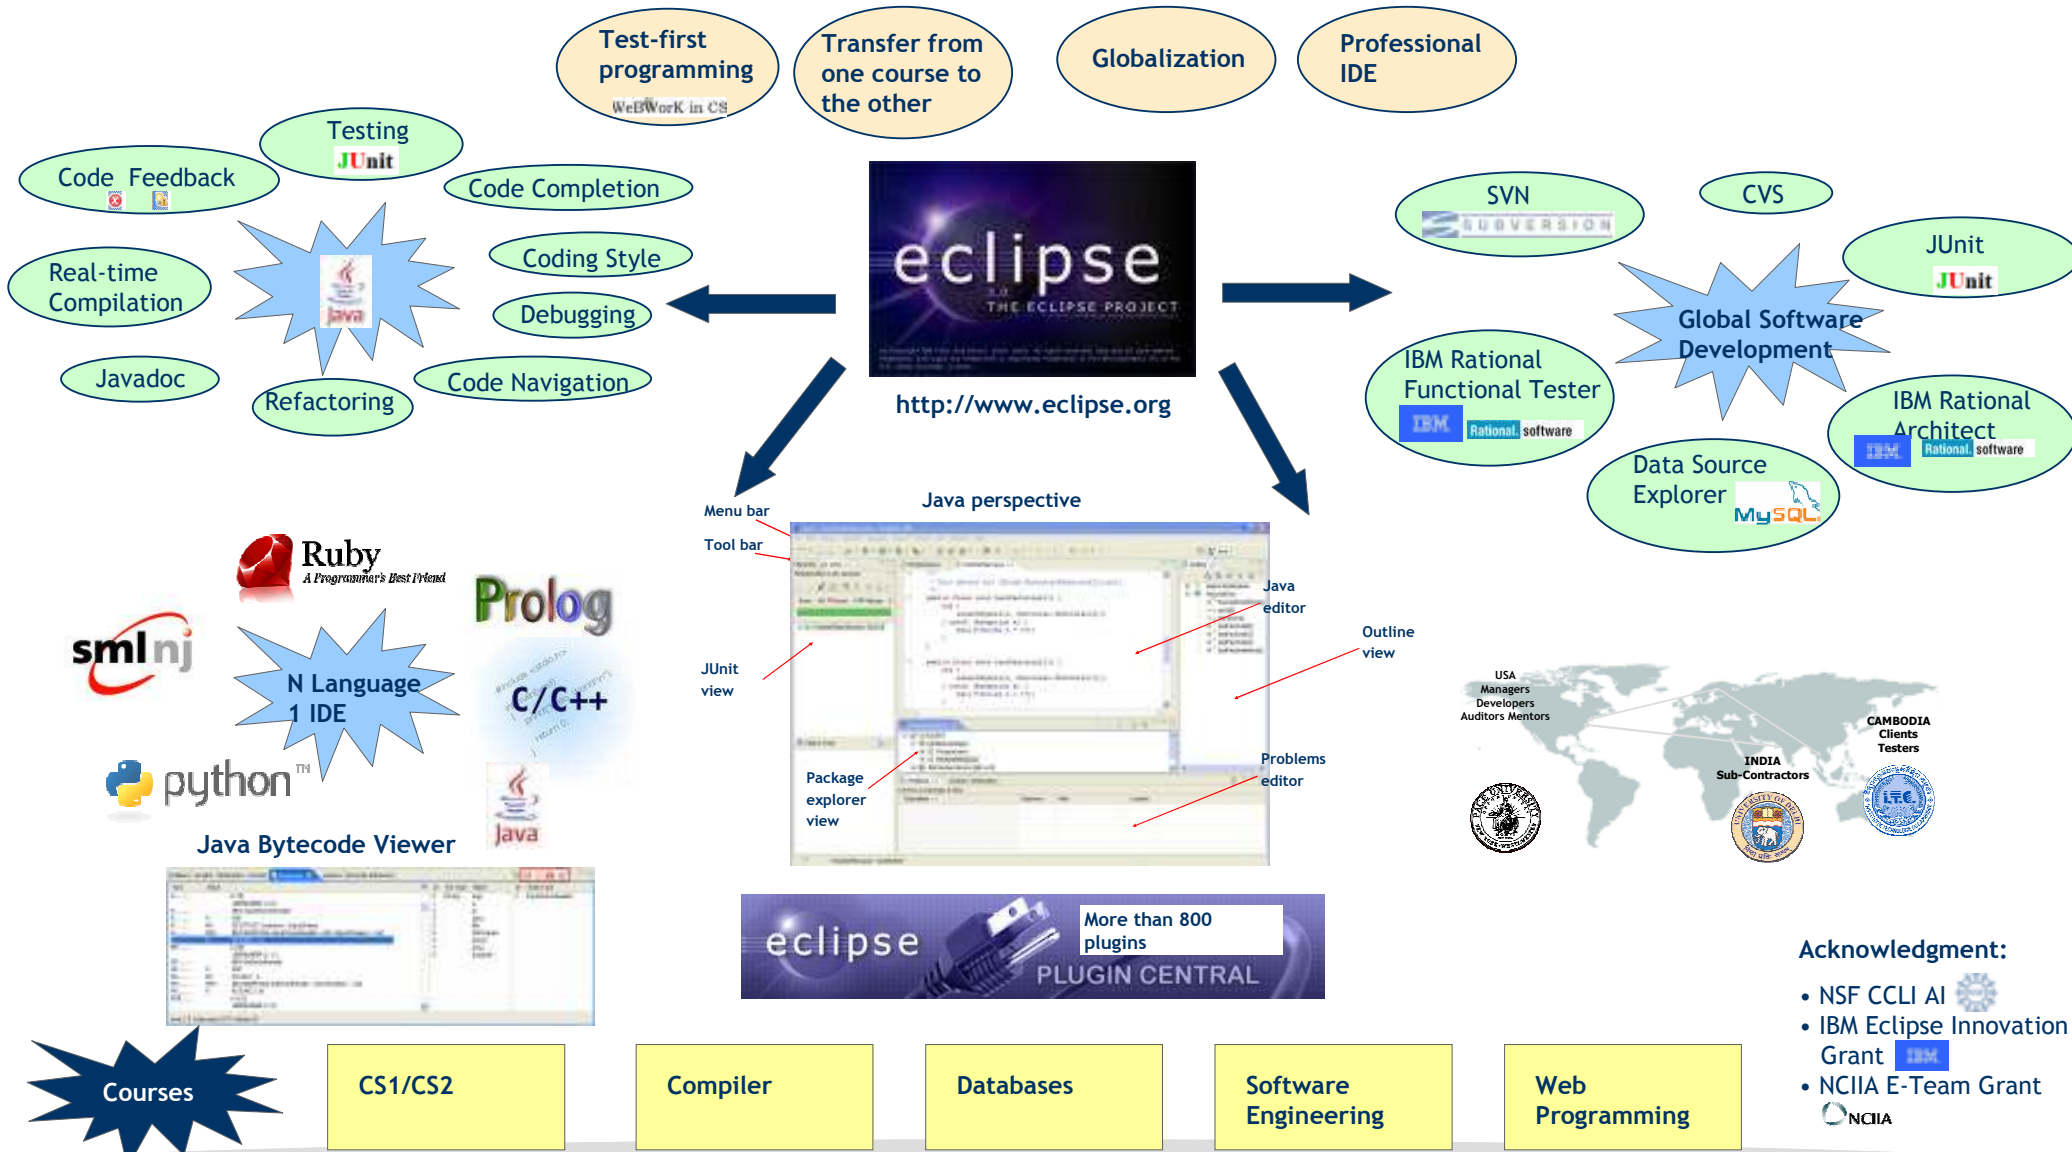

Using Eclipse in the Curriculum and Around the Globe

Olly Gotel (ogotel@pace.edu) and Christelle Scharff (cscharff@pace.edu)

Pace University
New York, NY, USA

Acknowledgment:

- NSF CCLI AI
- IBM Eclipse Innovation Grant
- NCIIA E-Team Grant